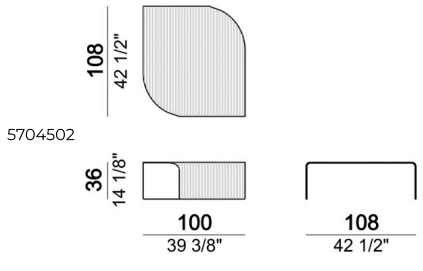

ARKETIPO / INDOOR

COFFEE TABLE BLACKJOY

STRUCTURE: smoked curved ribbed glass, underside varnished silver colour "Dark Rib", thickness 12 mm.

Coffee Table

Coffee Table

Coffee Table