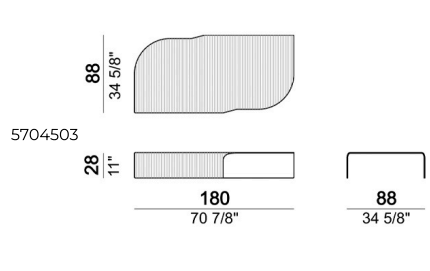

ARKETIPO / INDOOR

COFFEE TABLE BLACKJOY

STRUCTURE: smoked curved ribbed glass, underside varnished silver colour "Dark Rib", thickness 12 mm.

Coffee Table

Coffee Table

Coffee Table