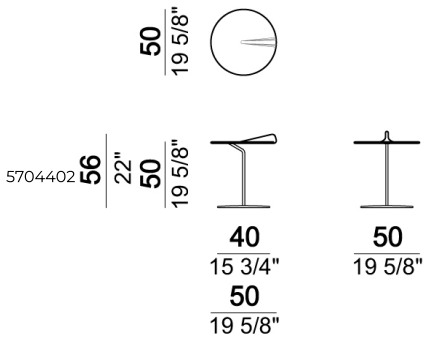

ARKETIPO / INDOOR

COFFEE TABLE MAVERICK

TOP: glass, colours bronze, tea or blush.

BASE: metal, black nickel finish.

Coffee Table

Coffee Table

Coffee Table