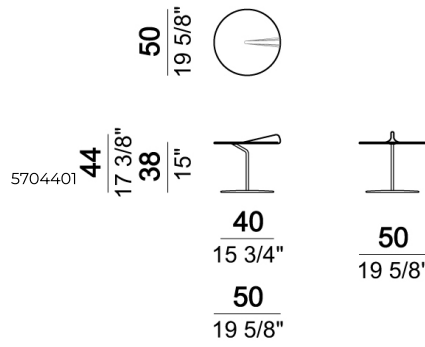

ARKETIPO / INDOOR

COFFEE TABLE MAVERICK

TOP: glass, colours bronze, tea or blush.

BASE: metal, black nickel finish.

Coffee Table

Coffee Table

Coffee Table