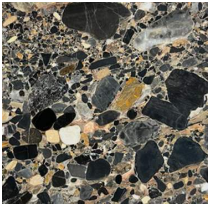

## Selce

2023

Coffee table in stone. Available in “Ceppo dei Volpi” or “Ceppo Antico”. Also available in natural brushed Travertino Romano (not treated with resin). Right or left version (A and C) to be specified when ordering.

## Finishes Marble

Ceppo Antico

Ceppo dei Volpi

Travertino  
romano