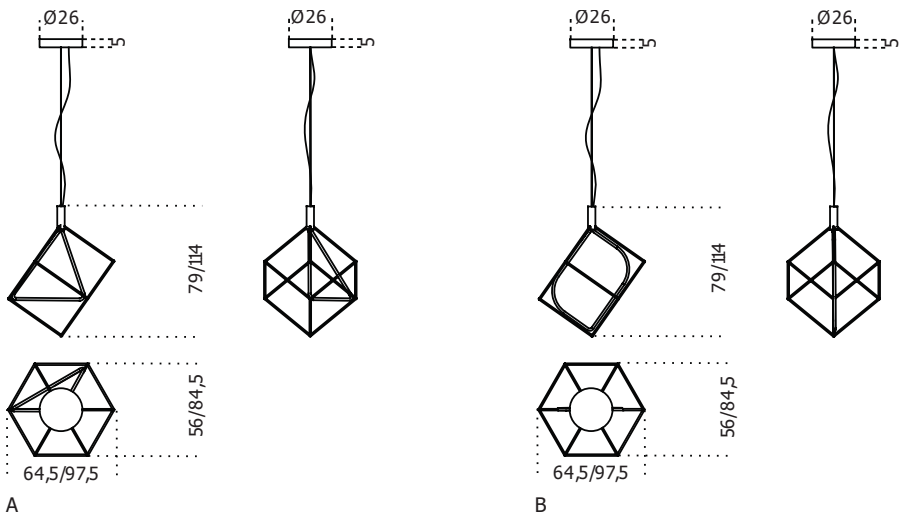

Spectrum

2021

Hanging lamp with NEON light, dimmable just for version 220/240V. Light source in hot-bent NEON. Hand burnished brass structure. Supplied with cable 4 meters long to customize height. Available in two dimensions and two different configurations of the NEON.

Cm (L x W x H)

Versione "A" / Version "A"

64.5 x 56 x 79

97.5 x 84.5 x 114

Versione "B" / Version "B"

64.5 x 56 x 79

97.5 x 84.5 x 114

Inches (L x W x H)

Versione "A" / Version "A"

25½ x 22¼ x 31¼

38½ x 33½ x 45

Versione "B" / Version "B"

25½ x 22¼ x 31¼

38½ x 33½ x 45

Finishings

Metal