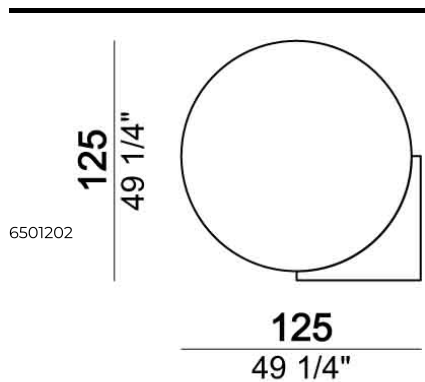

mirrored bronze glass with smoked glass detail