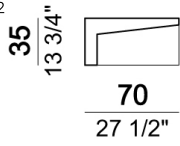

Coffee Table

5704202

Set of 2 coffee tables

5704203

Coffee Table

5704201