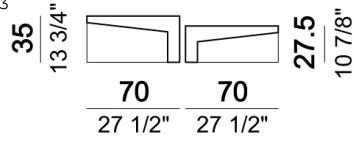

Coffee Table

5704202

Set of 2 coffee tables

5704203

Coffee Table

5704201