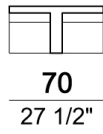

Coffee Table

5704202

Set of 2 coffee tables

5704203

Coffee Table

5704201