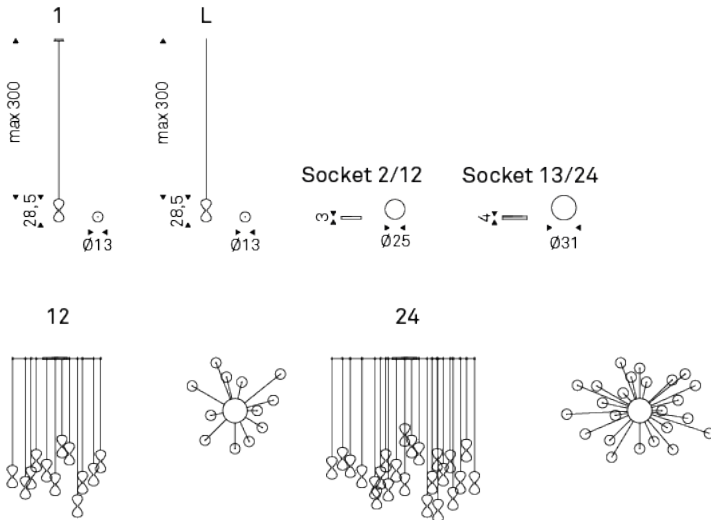

SABLIER

Design: Oriano Favaretto

Product description

Ceiling lamp with lampshades in clear glass or mixed glass (iride-fumé) and ceiling plate in black chrome steel (06). S2/12: round ceiling plate for 2/12 lampshades. S13/24: round ceiling plate for 13/24 lampshades. Bulb included.

SABLIER

Design: Oriano Favaretto

Dimension

SABLIER

Design: Oriano Favaretto

Finishes: lampshade

glass

clear