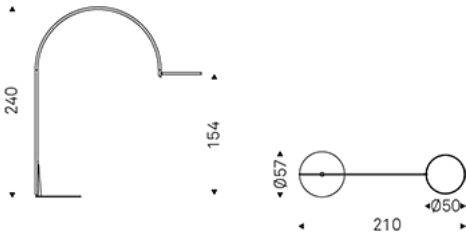

ARX

Product description

Floor lamp in titanium (GFM11) or bronze (GFM18) embossed lacquered steel. Led lights included.

ARX

Dimension

ARX

Finishes: frame

metal