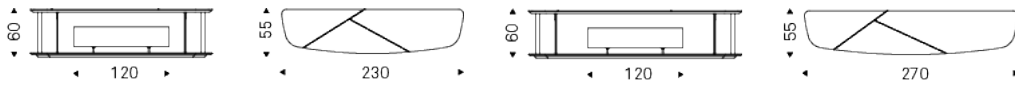

ALTAVISTA

Product description

TV Cabinet with frame and drawers in titanium (M11) or bronze (GF18) wood, and extra clear bevelled glass sides. Top in Canaletto walnut (NC) with details in burned oak or burned oak (RB) with details in Canaletto walnut. Bottom in Canaletto walnut (NC) or burned oak (RB). Led lights.

ALTAVISTA

Dimension

ALTAVISTA

Finishes: frame

wood

GF18 bronze
embossed

M11 titanium

Finishes: Top and base