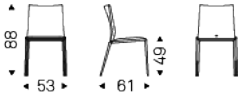

EVA

Dimension