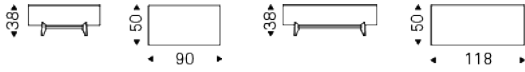

CAESAR

Product description

Coffee table in ceramic Marmi matt Portoro (KM07), matt Borghini Calacatta (KM18) or Colosseo (KM21). Base in titanium (GFM11) or bronze (GFM18) embossed lacquered steel.

CAESAR

Dimension

CAESAR

Finishes: base

metal

GFM11 titanium
embossed

GFM18 bronze
embossed

Finishes: top

Marmi ceramic