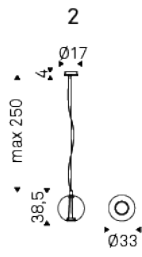

PARIS

Product description

Ceiling lamp with lampshade in artistic decorated fumé - Bianco glass. Ceiling plate in black chrome (06) steel. Led lights. Optional: remote control and receiver.

PARIS

Dimension

L1

L2

Socket 2/6

PARIS

Finishes: lampshade

artistic glass

mixed
(fumé/white)