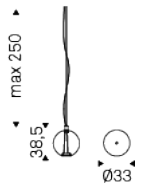

PARIS

Product description

Ceiling lamp with lampshade in artistic decorated fumé - Bianco glass. Ceiling plate in black chrome (06) steel. Led lights. Optional: remote control and receiver.

PARIS

Dimension

L1

L2

Socket 2/6

PARIS

Finishes: lampshade

artistic glass

mixed
(fumé/white)