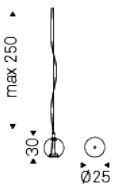

PARIS

Product description

Ceiling lamp with lampshade in artistic decorated fumé - Bianco glass. Ceiling plate in black chrome (06) steel. Led lights. Optional: remote control and receiver.

PARIS

Dimension

L1

L2

Socket 2/6

PARIS

Finishes: lampshade

artistic glass

mixed
(fumé/white)