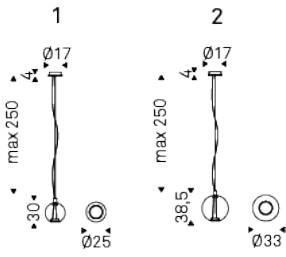

PARIS

Product description

Ceiling lamp with lampshade in artistic decorated fumé - Bianco glass. Ceiling plate in black chrome (06) steel. Led lights. Optional: remote control and receiver.

PARIS

Dimension

L1

L2

Socket 2/6

PARIS

Finishes: lampshade

artistic glass

mixed
(fumé/white)