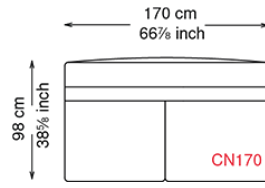

MYKONOS

Dimension

MYKONOS

Finishes: upholster

soft leather

T10

T20

T30