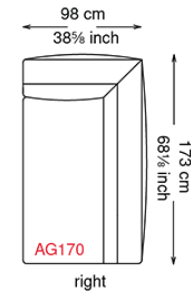

MYKONOS

Dimension

MYKONOS

Finishes: upholster

soft leather

T10

T20

T30