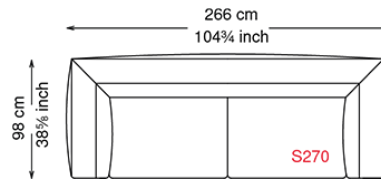

MYKONOS

Dimension

MYKONOS

Finishes: upholster

soft leather

T10

T20

T30