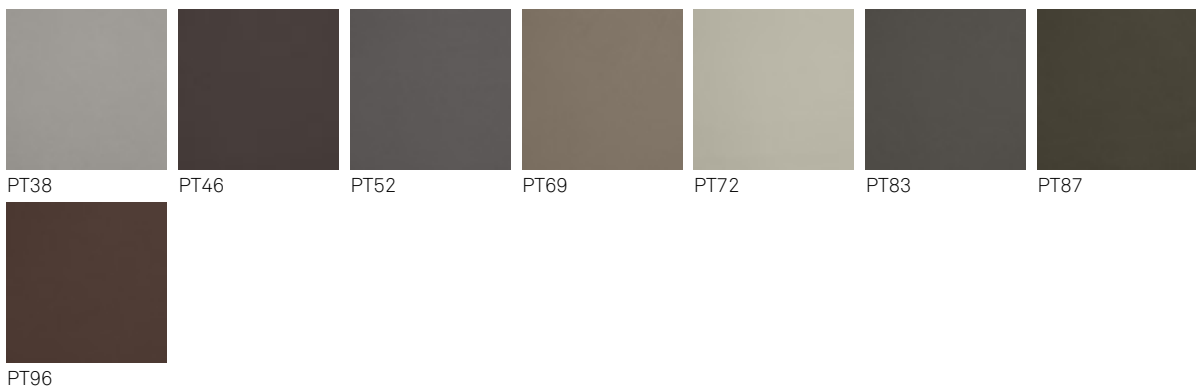

T40

T50

T60

T70

T80

T90

sofa glove soft leather

perfetto soft leather