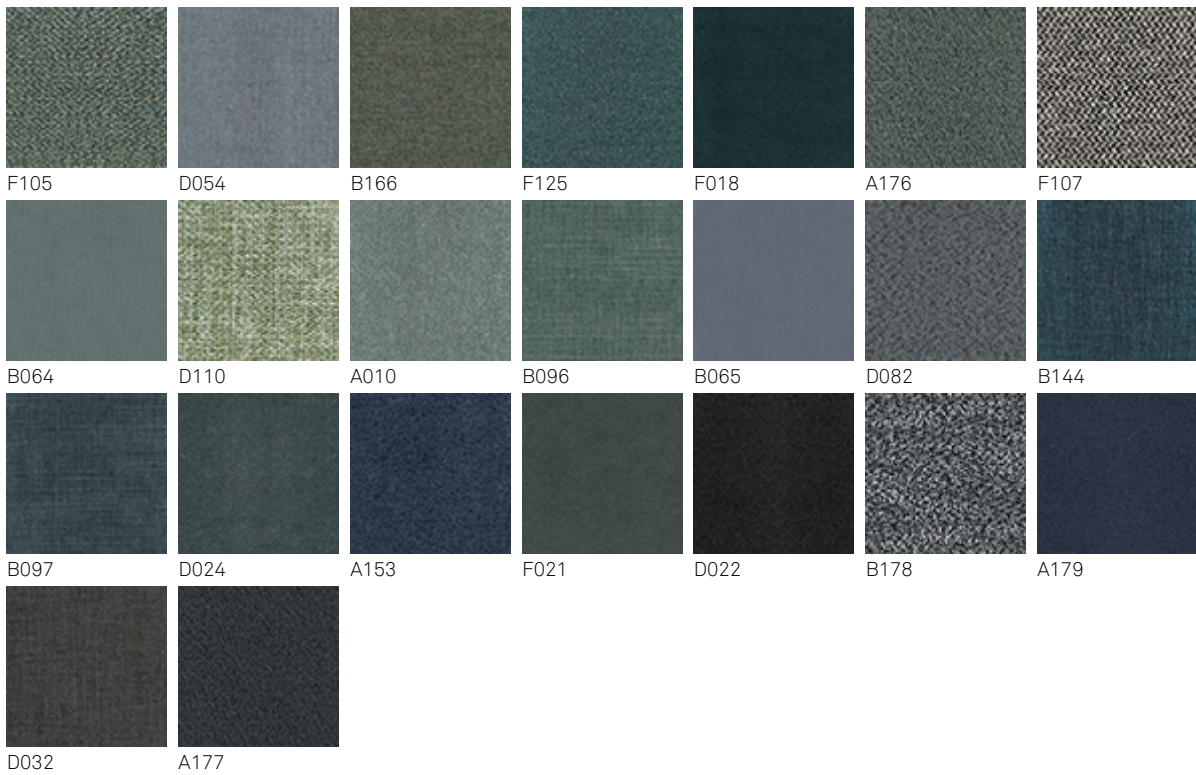

T40

T50

T60

T70

T80

T90

sofa glove soft leather

perfetto soft leather