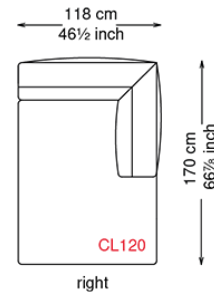

MYKONOS

Dimension

MYKONOS

Finishes: upholster

soft leather

T10

T20

T30