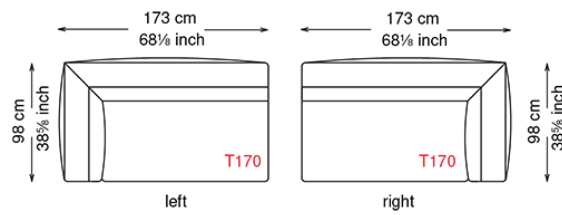

MYKONOS

Dimension

MYKONOS

Finishes: upholster

soft leather

T10

T20

T30