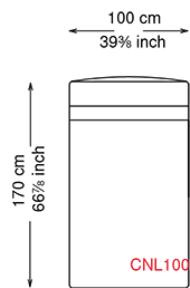

MYKONOS

Dimension

MYKONOS

Finishes: upholster

soft leather

T10

T20

T30