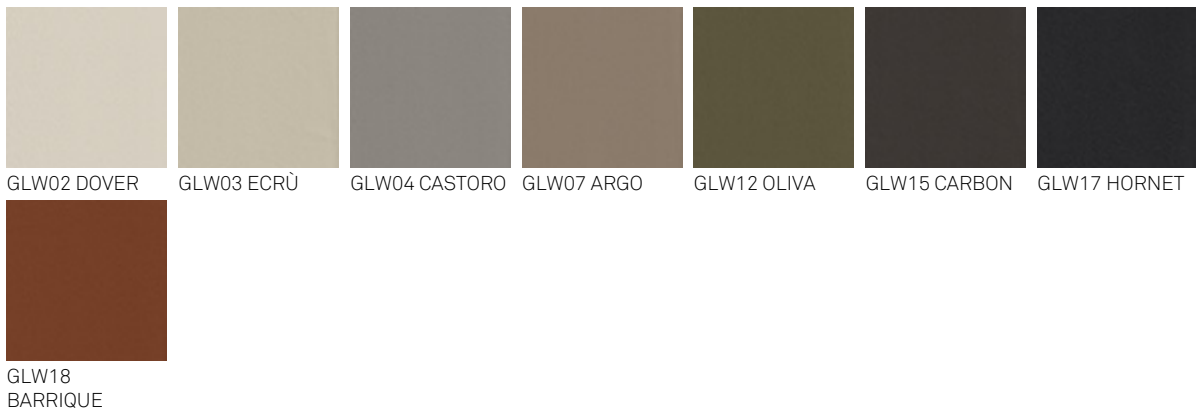

T40

T50

T60

T70

T80

T90

sofa glove soft leather

perfetto soft leather