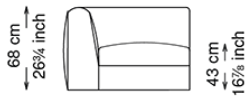

MYKONOS

Dimension

MYKONOS

Finishes: upholster

soft leather

T10

T20

T30