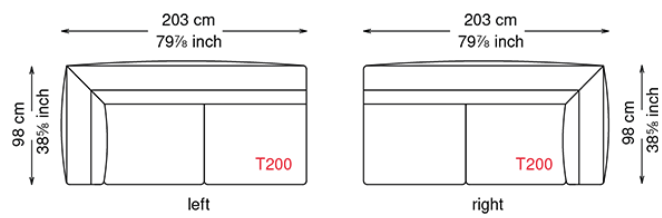

MYKONOS

Dimension

MYKONOS

Finishes: upholster

soft leather

T10

T20

T30