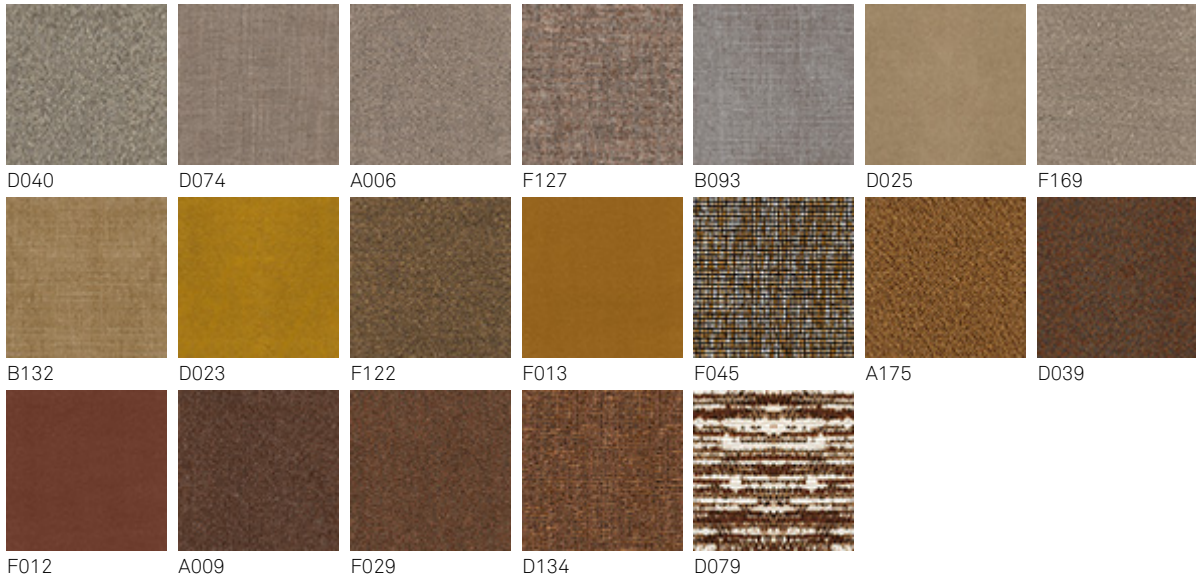

T40

T50

T60

T70

T80

T90

sofa glove soft leather

perfetto soft leather