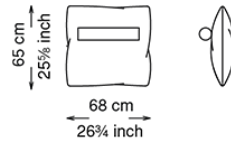

MYKONOS

Dimension

MYKONOS

Finishes: upholster

soft leather

T10

T20

T30