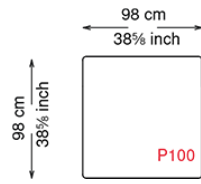

MYKONOS

Dimension

MYKONOS

Finishes: upholster

soft leather

T10

T20

T30