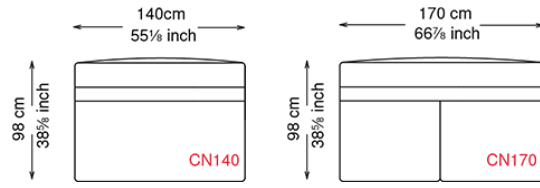

MYKONOS

Dimension

MYKONOS

Finishes: upholster

soft leather

T10

T20

T30