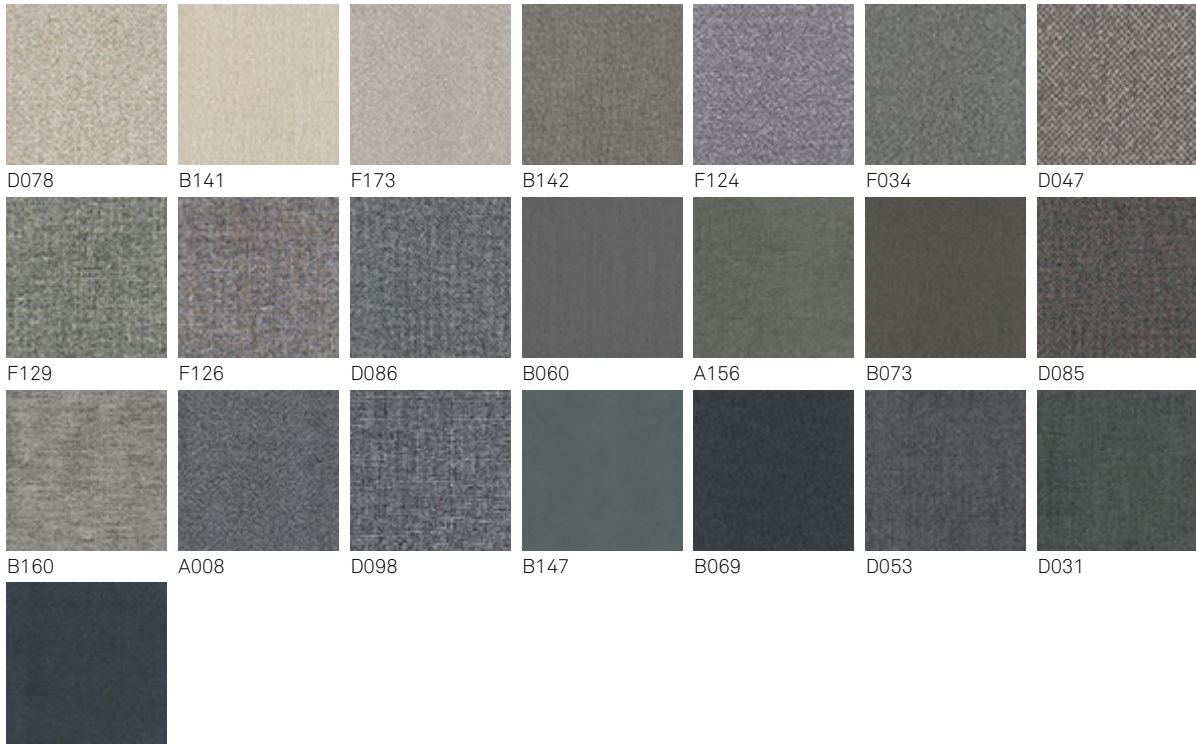

T40

T50

T60

T70

T80

T90

sofa glove soft leather

perfetto soft leather