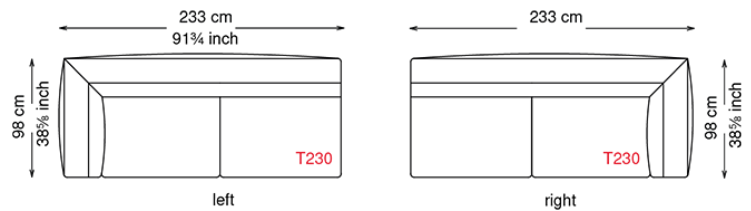

MYKONOS

Dimension

MYKONOS

Finishes: upholster

soft leather

T10

T20

T30