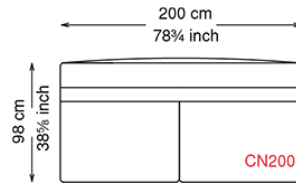

MYKONOS

Dimension

MYKONOS

Finishes: upholster

soft leather

T10

T20

T30