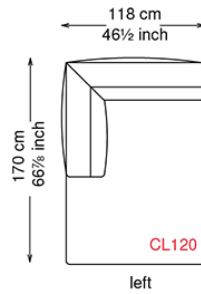

MYKONOS

Dimension

MYKONOS

Finishes: upholster

soft leather

T10

T20

T30