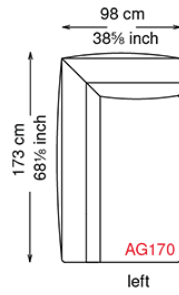

MYKONOS

Dimension

MYKONOS

Finishes: upholster

soft leather

T10

T20

T30