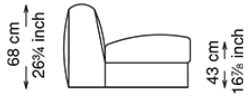

MYKONOS

Dimension

MYKONOS

Finishes: upholster

soft leather

T10

T20

T30