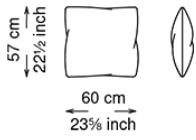

MYKONOS

Dimension

MYKONOS

Finishes: upholster

soft leather

T10

T20

T30