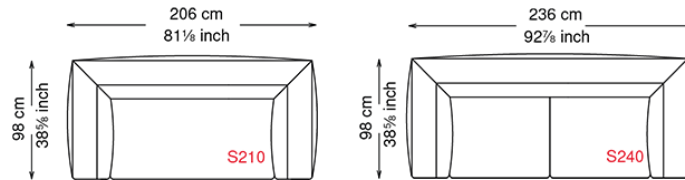

MYKONOS

Dimension

MYKONOS

Finishes: upholster

soft leather

T10

T20

T30