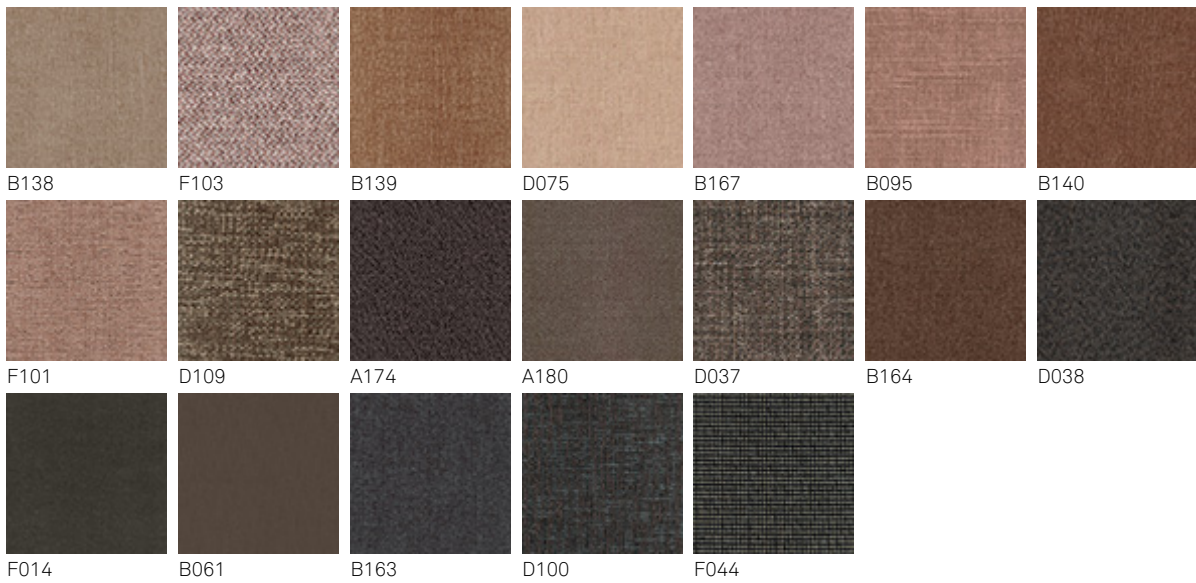

# SPENCER

Finishes: upholster

T10

T20

T30

T40

T50

T60