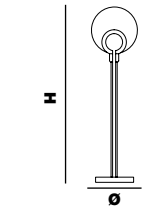

### CORALLO big lamp

**L x W** 40 x 8 cm | 15,75" x 3,15"  
**H** 45 cm | 17,52"

strip-led 7,1W - 3000°K - 24 Vdc - SMD 2835  
660 lm - life time 50.000 hrs - Dimmable: yes

### CORALLO small lamp

**L x W** 30 x 7 cm | 11,81" x 2,76"  
**H** 34 cm | 13,19"

striped 7,1W - 3000°K - 24 Vdc - SMD 2835  
660 lm - life time 50.000 hrs - Dimmable: yes

### CORALLO wall lamp

**L x W** 30 x 16 cm | 11,81" x 6,30"  
**H** 30 cm | 11,81"

striped 7,1W - 3000°K - 24 Vdc - SMD 2835  
660 lm - life time 50.000 hrs - Dimmable: yes

### CORALLO floor lamp

**Ø** 30 cm | 11,81"  
**H** 150 cm | 59,05"

strip-led 7,1W - 3000°K - 24 Vdc - SMD 2835  
660 lm - life time 50.000 hrs - Dimmable: yes

Altezza - Height  
MIN 24 cm - 9,44"

Aggancio con rosone o scatola e tiranti per sospensioni. Altezza regolabile (C)  
Hook with ceiling cup or metal box and metal cables for suspension. Adjustable height (C)