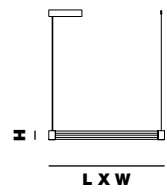

TRAMA S1 B

L x W 75 cm x 6 cm | 29,53" x 2,36"
H 6 cm | 2,36"

360° neon flex 12,6W - 3000°K - 24 Vdc - SMD 2835T
1480 lm - life time 50.000 hrs - Dimmable: yes