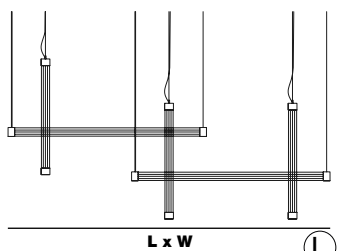

TRAMA S5

L x W 210 cm x 50 cm | 82,67" x 19,68"
H 86 cm | 33,85"

5 - 360° neon flex 81W - 3000°K - 24 Vdc - SMD 2835T
9513,6 lm - life time 50.000 hrs - Dimmable: yes