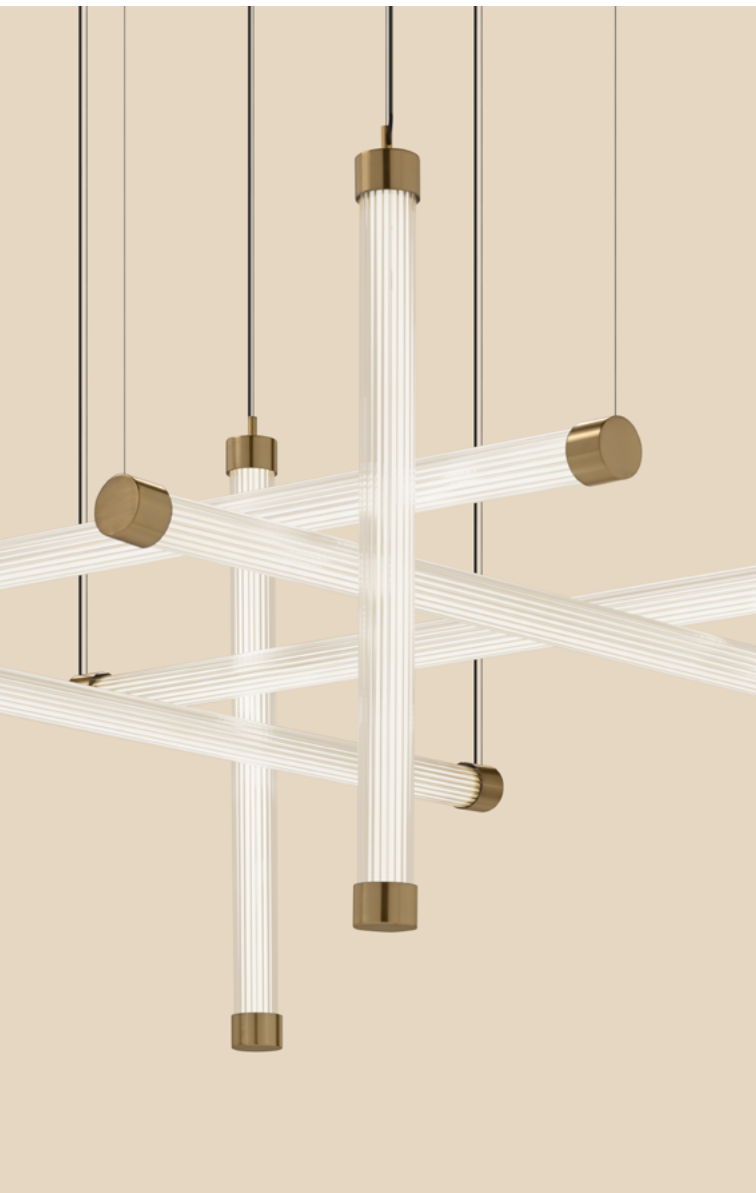

Trama S8 Grid