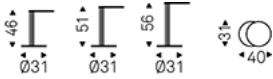

STING XL

Dimensions