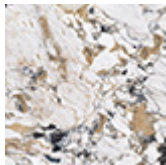

### Product description

Coffee table with base in titanium (GFM11), bronze (GFM18), graphite (GFM69), pearl (GFM70) or black (GFM73) embossed lacquered steel. Marmi ceramic matt Portoro (KM07), glossy Portoro (KM08), Makalu (KM11), Breccia (KM12), Kaindy (KM16) or Colosseo (KM21) top.

top

Marmi ceramic

KM07 matt  
Portoro

KM08 glossy  
Portoro

KM11 Makalu

KM12 Breccia

KM16 Kaindy

KM21 Colosseo