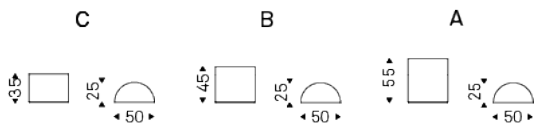

DOMINGO

Product description

Coffee table in ceramic Marmi matt Portoro (KM07), matt Borghini Calacatta (KM18) or Colosseo (KM21).

DOMINGO

Dimensions

DOMINGO

frame

Marmi ceramic