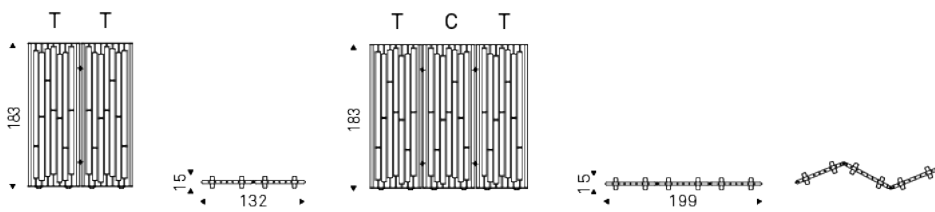

## Product description

Modular screen with swiveling parts in Canaletto walnut stained ashwood (frNC) or burned oak stained ashwood (frRB) and structure in titanium (GFM11) or bronze (GFM18) embossed lacquered steel.

## Dimensions