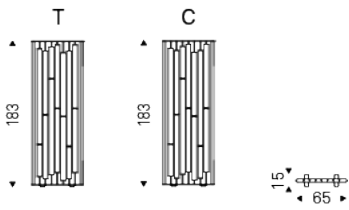

## Product description

Modular screen with swiveling parts in Canaletto walnut stained ashwood (frNC) or burned oak stained ashwood (frRB) and structure in titanium (GFM11) or bronze (GFM18) embossed lacquered steel.

## Dimensions