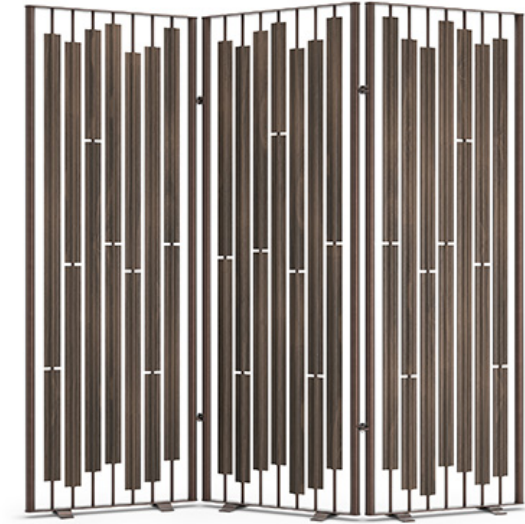

## Product description

Modular screen with swiveling parts in Canaletto walnut stained ashwood (frNC) or burned oak stained ashwood (frRB) and structure in titanium (GFM11) or bronze (GFM18) embossed lacquered steel.

## Dimensions

# PRIVÉ

frame

metal

GFM11 titanium  
embossed

GFM18 bronze  
embossed

wood

NC walnut  
canaletto

RB burned oak