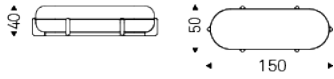

CHOPIN

Dimension

CHOPIN

Finishes: frame

wood

frNC Canaletto
walnut stained
ashwood

frRB burned oak
stained ashwood

Finishes: upholster