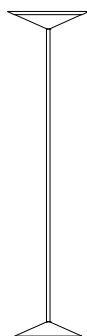

Lighting Control: Dimmable 0-10V / DALI

1710-01

1710-10

1710-20

Ø16 x H20

Ø32 x H130

Ø110 x H135

## Finiture / Finishes

---

### Struttura / Structure 1710-10

Bianco opaco  
Matt white

Grigio  
Grey

Bronzo opaco  
Matt bronze