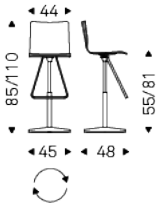

## Product description

Swiveling ultralight stool, adjustable in height with 4 spokes base in polished aluminium and column, footrest and gas piston in chromed steel (08) or with base plate, column, and footrest in black (GFM73) or titanium (GFM11) embossed lacquered steel and gas piston in chromed steel (08). Frame covered in leather as per sample card. Standard or in contrast stitching.

## Dimensions