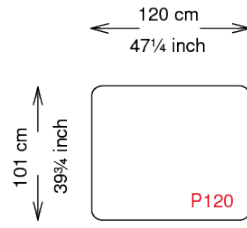

BALDWIN

Dimensions

BALDWIN

upholster

Sofa Fabric

T10

T20

T30