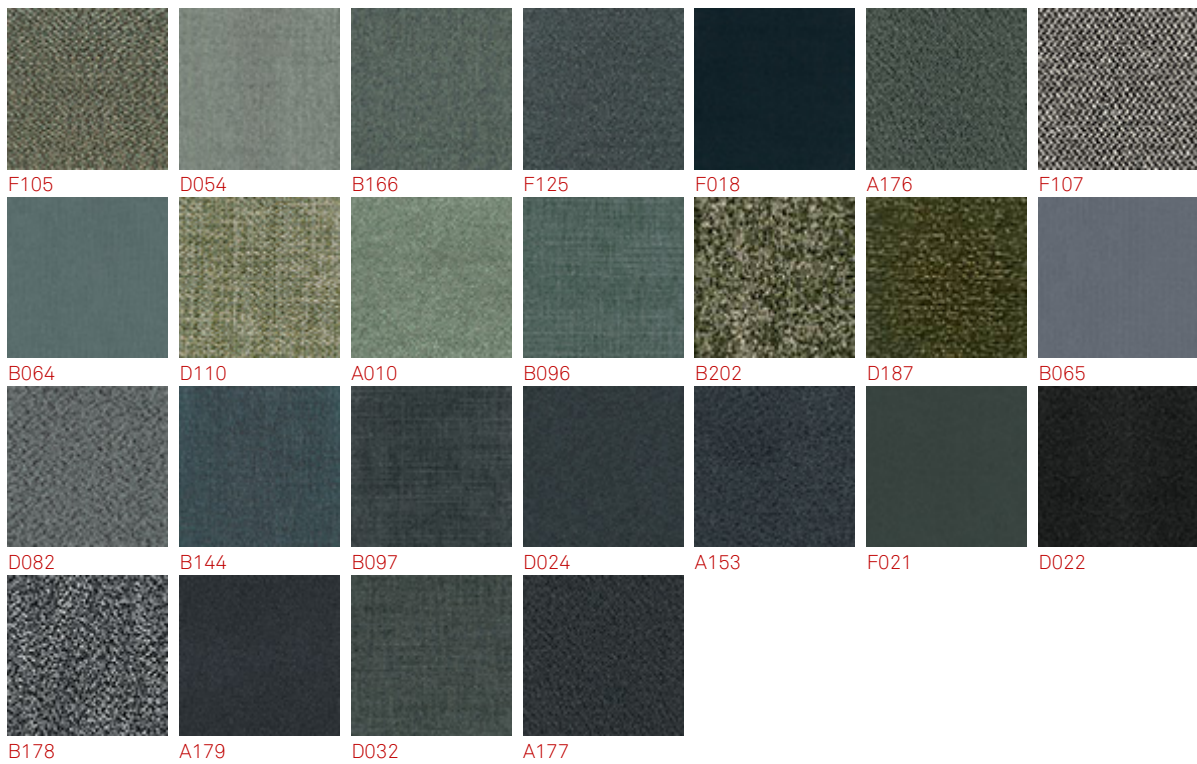

BALDWIN

Dimensions

BALDWIN

upholster

Sofa Fabric

T10

T20

T30

T10

T20

T30

T40

T50

T60

T70

T80