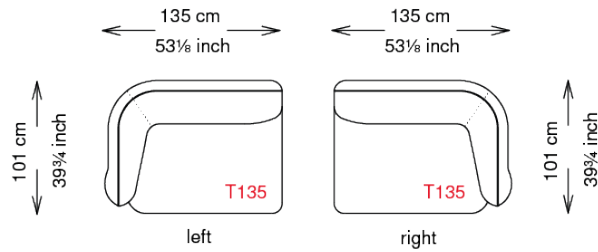

BALDWIN

Dimensions

BALDWIN

upholster

Sofa Fabric

T10

T20

T30