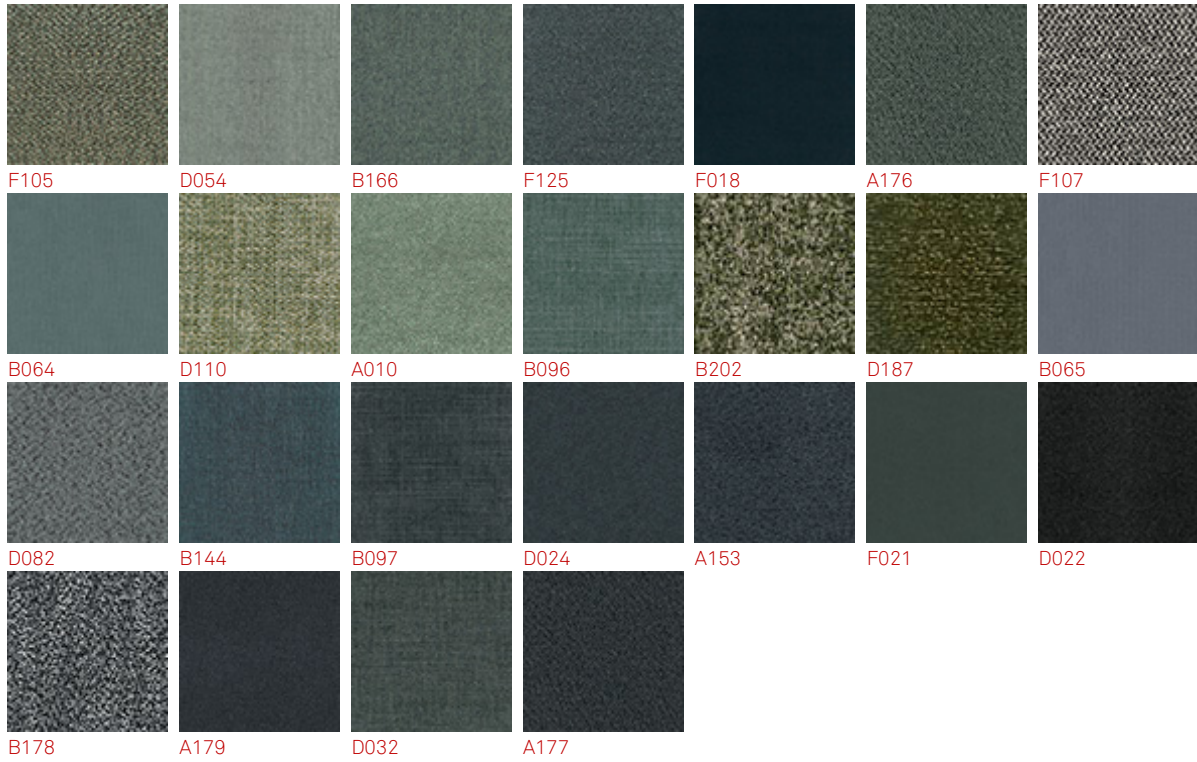

BALDWIN

Dimensions

BALDWIN

upholster

Sofa Fabric

T10

T20

T30

T40

T50

T60

T70

T80

T90

upholster A

Sofa Fabric