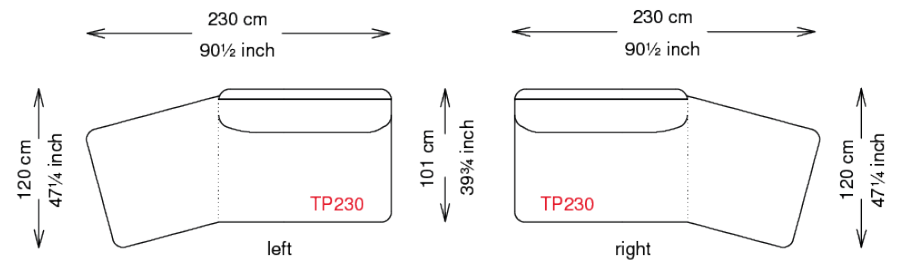

BALDWIN

Product description

Sofa or modular sofa with wooden frame, polyurethane padding and thermoplastic feet. Cover in fabric as per sample card. Mix version: "A" part in fabric as per sample card. "B" part in soft leather or Glove soft leather. A cover is removable, B cover is not removable.

BALDWIN

Dimensions

BALDWIN

upholster

Sofa Fabric

T10

T20

T30