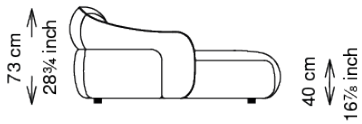

BALDWIN

Dimensions

BALDWIN

upholster

Sofa Fabric

T10

T20

T30