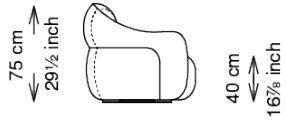

BALDWIN

Dimensions

BALDWIN

upholster

Sofa Fabric

T10

T20

T30