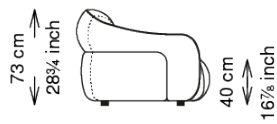

BALDWIN

Dimensions

BALDWIN

upholster

Sofa Fabric

T10

T20

T30