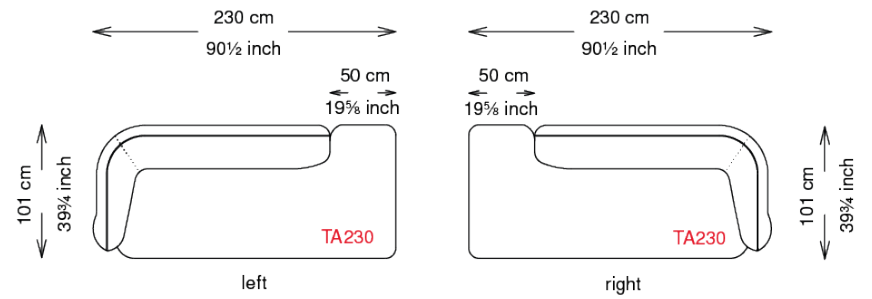

BALDWIN

Product description

Sofa or modular sofa with wooden frame, polyurethane padding and thermoplastic feet. Cover in fabric as per sample card. Mix version: "A" part in fabric as per sample card. "B" part in soft leather or Glove soft leather. A cover is removable, B cover is not removable.

BALDWIN

Dimensions

BALDWIN

upholster

Sofa Fabric

T10

T20

T30