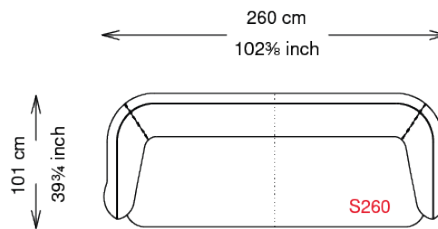

BALDWIN

Dimensions

BALDWIN

upholster

Sofa Fabric

T10

T20

T30