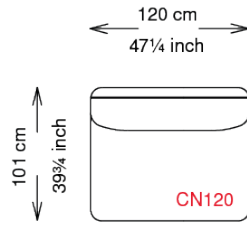

BALDWIN

Dimensions

BALDWIN

upholster

Sofa Fabric

T10

T20

T30