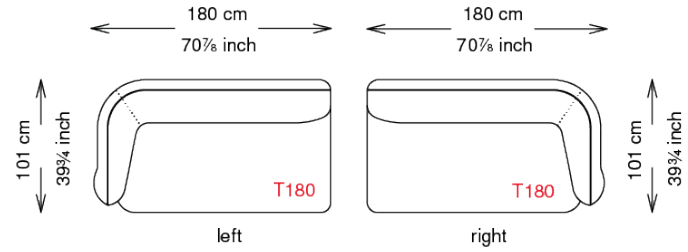

BALDWIN

Dimensions

BALDWIN

upholster

Sofa Fabric

T10

T20

T30