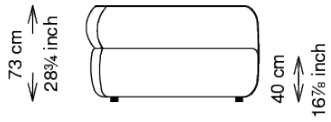

BALDWIN

Dimensions

BALDWIN

upholster

Sofa Fabric

T10

T20

T30