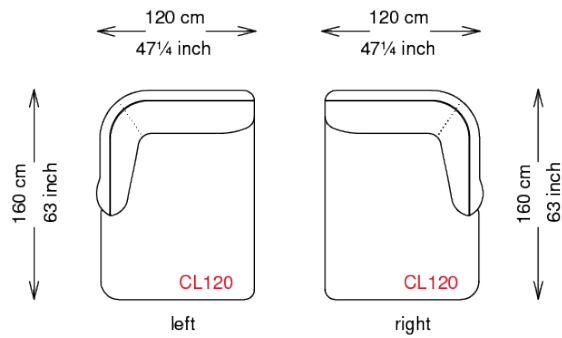

BALDWIN

Dimensions

BALDWIN

upholster

Sofa Fabric

T10

T20

T30