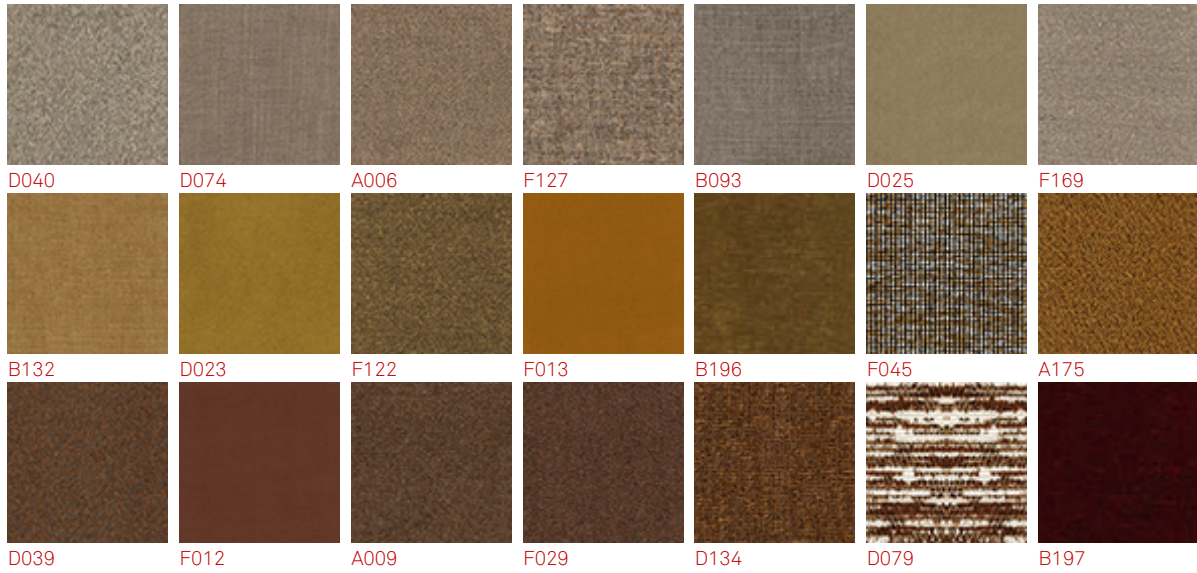

BALDWIN

Dimensions

BALDWIN

upholster

Sofa Fabric

T10

T20

T30

T10

T20

T30

T40

T50

T60

T70

T80