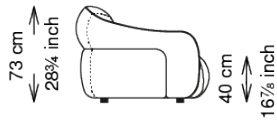

BALDWIN

Dimensions

BALDWIN

upholster

Sofa Fabric

T10

T20

T30