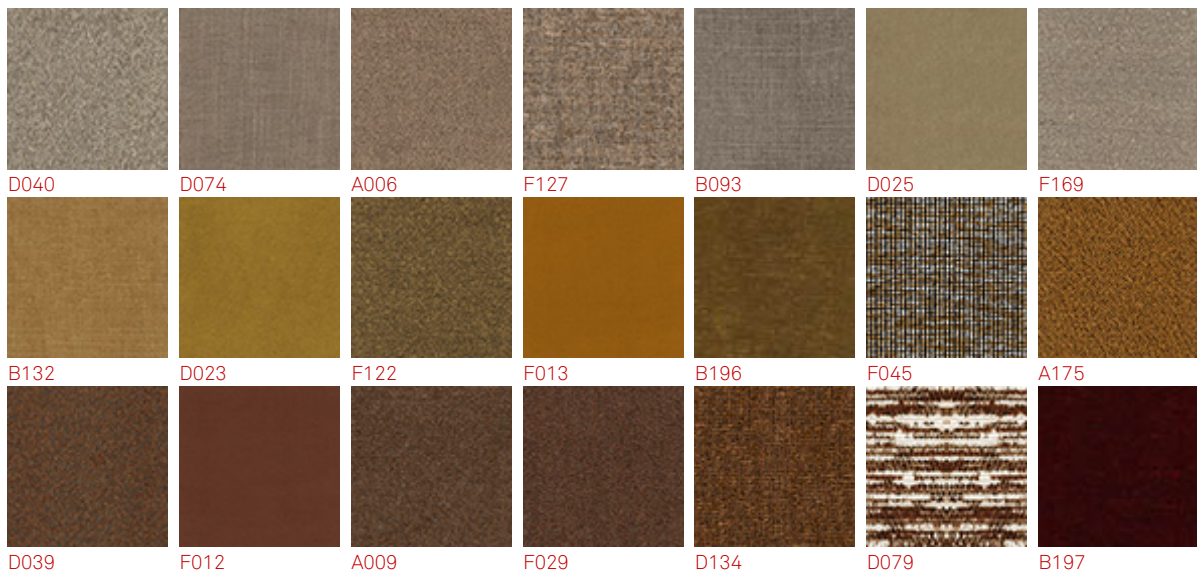

BALDWIN

Dimensions

BALDWIN

upholster

Sofa Fabric

T10

T20

T30

T40

T50

T60

T70

T80

T90

upholster A

Sofa Fabric