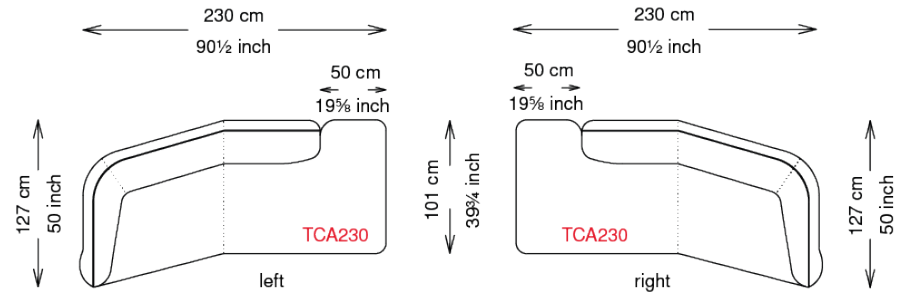

BALDWIN

Product description

Sofa or modular sofa with wooden frame, polyurethane padding and thermoplastic feet. Cover in fabric as per sample card. Mix version: "A" part in fabric as per sample card. "B" part in soft leather or Glove soft leather. A cover is removable, B cover is not removable.

BALDWIN

Dimensions

BALDWIN

upholster

Sofa Fabric

T10

T20

T30