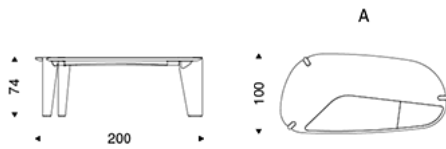

BOSTON

Product description

Desk with top in Canaletto walnut (NC) or burned oak (RB) with lower part in bronze (GF18) embossed lacquered wood and insert in leather as per sample card. Legs in bronze (GF18) embossed lacquered wood with details in chromed steel. Available in the version with drawer (B) in bronze embossed lacquered wood (GF18) or without drawer (A).

BOSTON

Dimensions

BOSTON

drawer

leather with matching stitching and profile

frame

wood

GF18 bronze
embossed