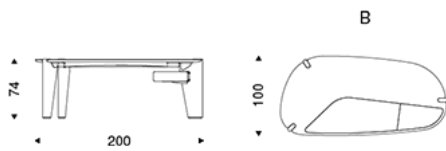

BOSTON

Product description

Desk with top in Canaletto walnut (NC) or burned oak (RB) with lower part in bronze (GF18) embossed lacquered wood and insert in leather as per sample card. Legs in bronze (GF18) embossed lacquered wood with details in chromed steel. Available in the version with drawer (B) in bronze embossed lacquered wood (GF18) or without drawer (A).

BOSTON

Dimensions

BOSTON

drawer

leather with matching stitching and profile

frame

wood

GF18 bronze
embossed